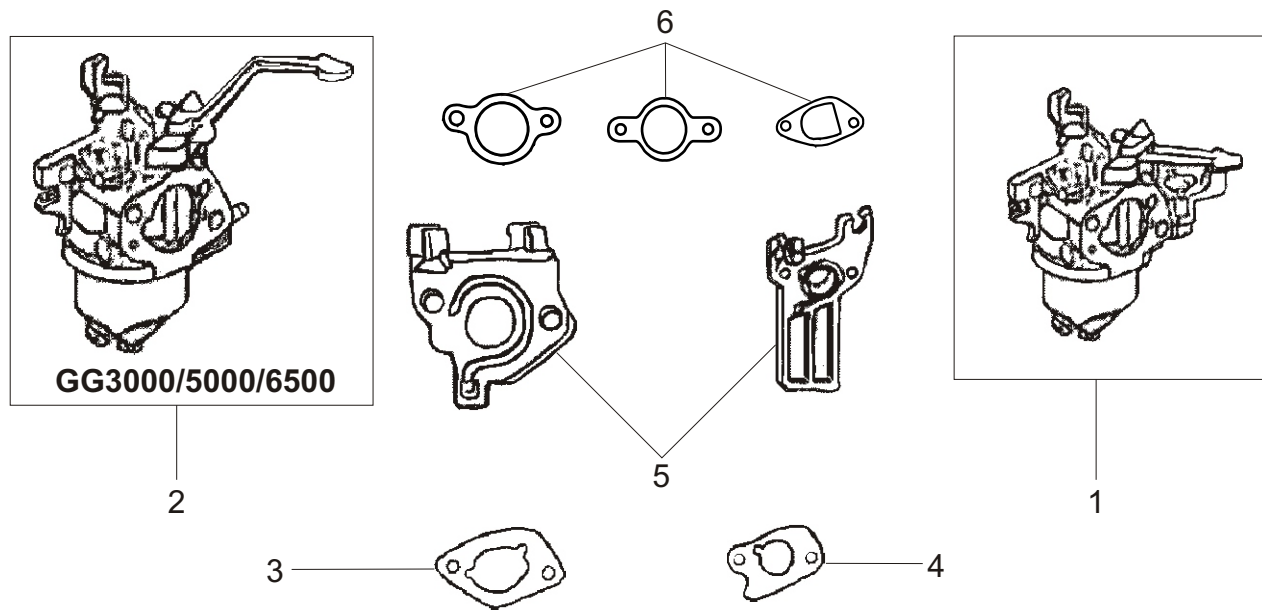

7. Carburetor assembly / Carburateur

No.	Pièce / Part
.ge0701	Carburetor for engine
.ge0702	Carburetor for generator
.ge0703	Air cleaner gasket
.ge0704	Carburetor gasket
.ge0705	Connecting block
.ge0706	Inlet gasket
.ge0707	Check valve assly
.ge0708	Manual choke assly