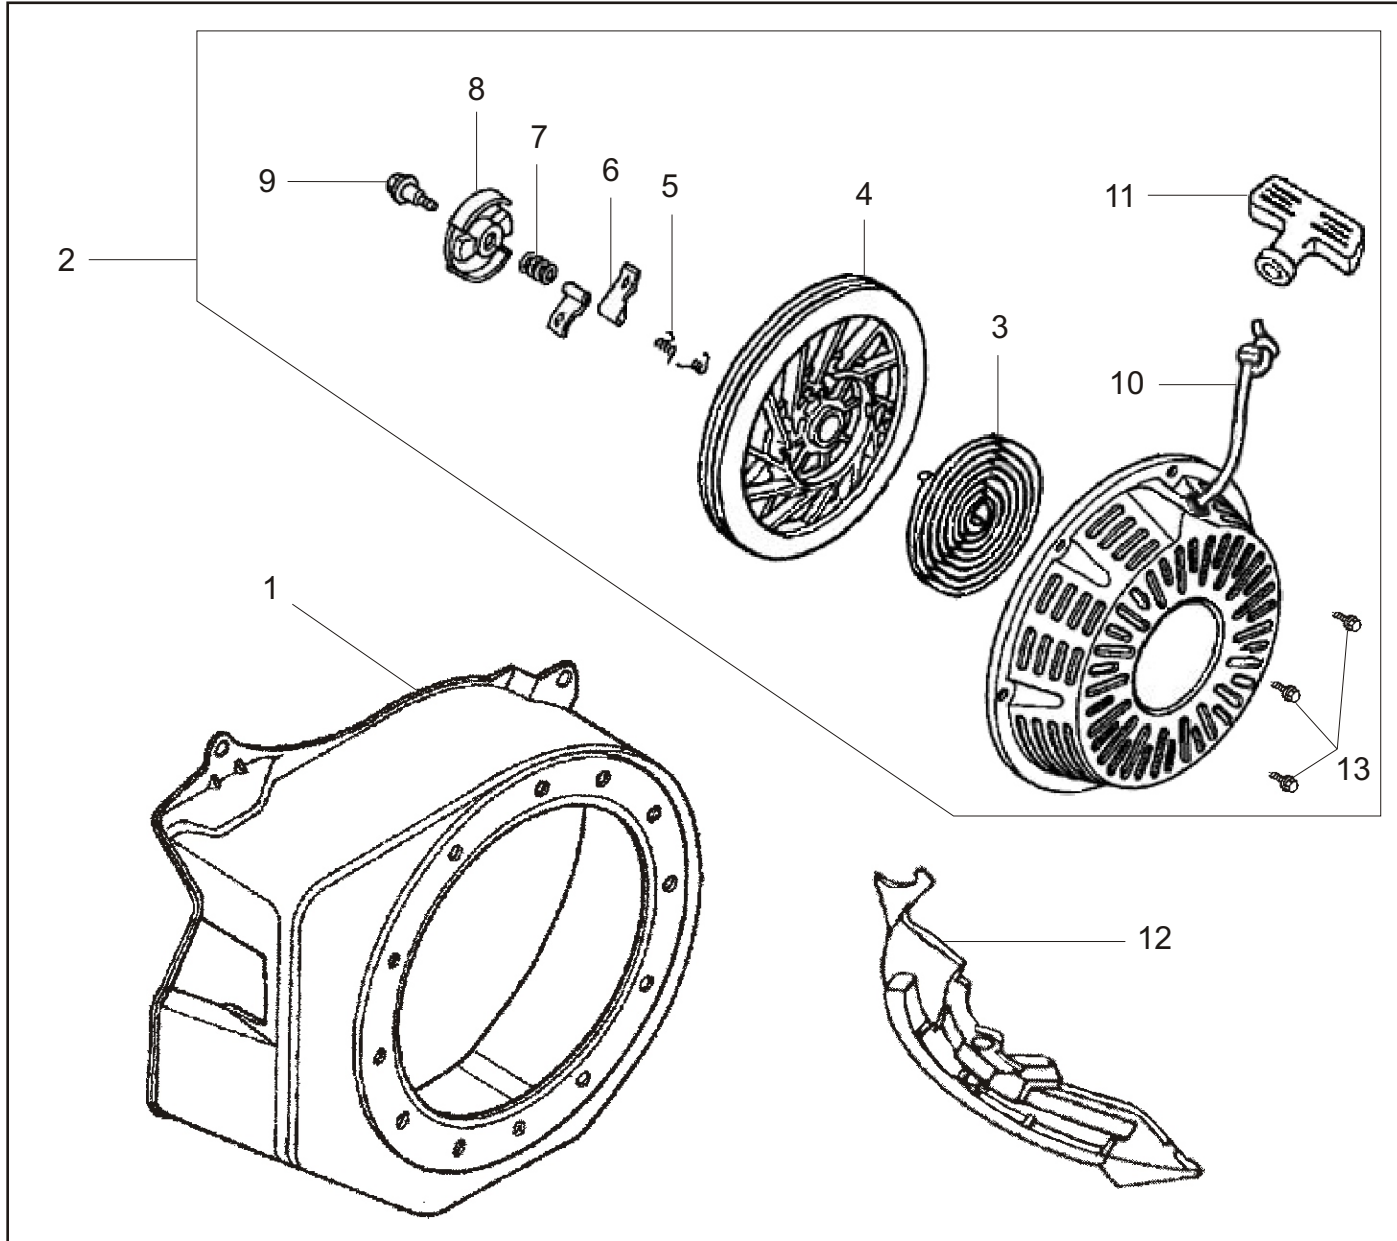

6. Recoil starter / Démarreur a rappel

No.	Pièce / Part
.ge0601	Fanhood
.ge0602	Recoil starter assly
.ge0603	Spiral spring
.ge0604	Reel
.ge0605	Returnt spring
.ge0606	Ratchet
.ge0607	Press spring
.ge0608	Ratchet guide
.ge0609	Set bolt
.ge0610	Rope
.ge0611	Plastic handle
.ge0612	Shroud comp
.ge0613	Bolt