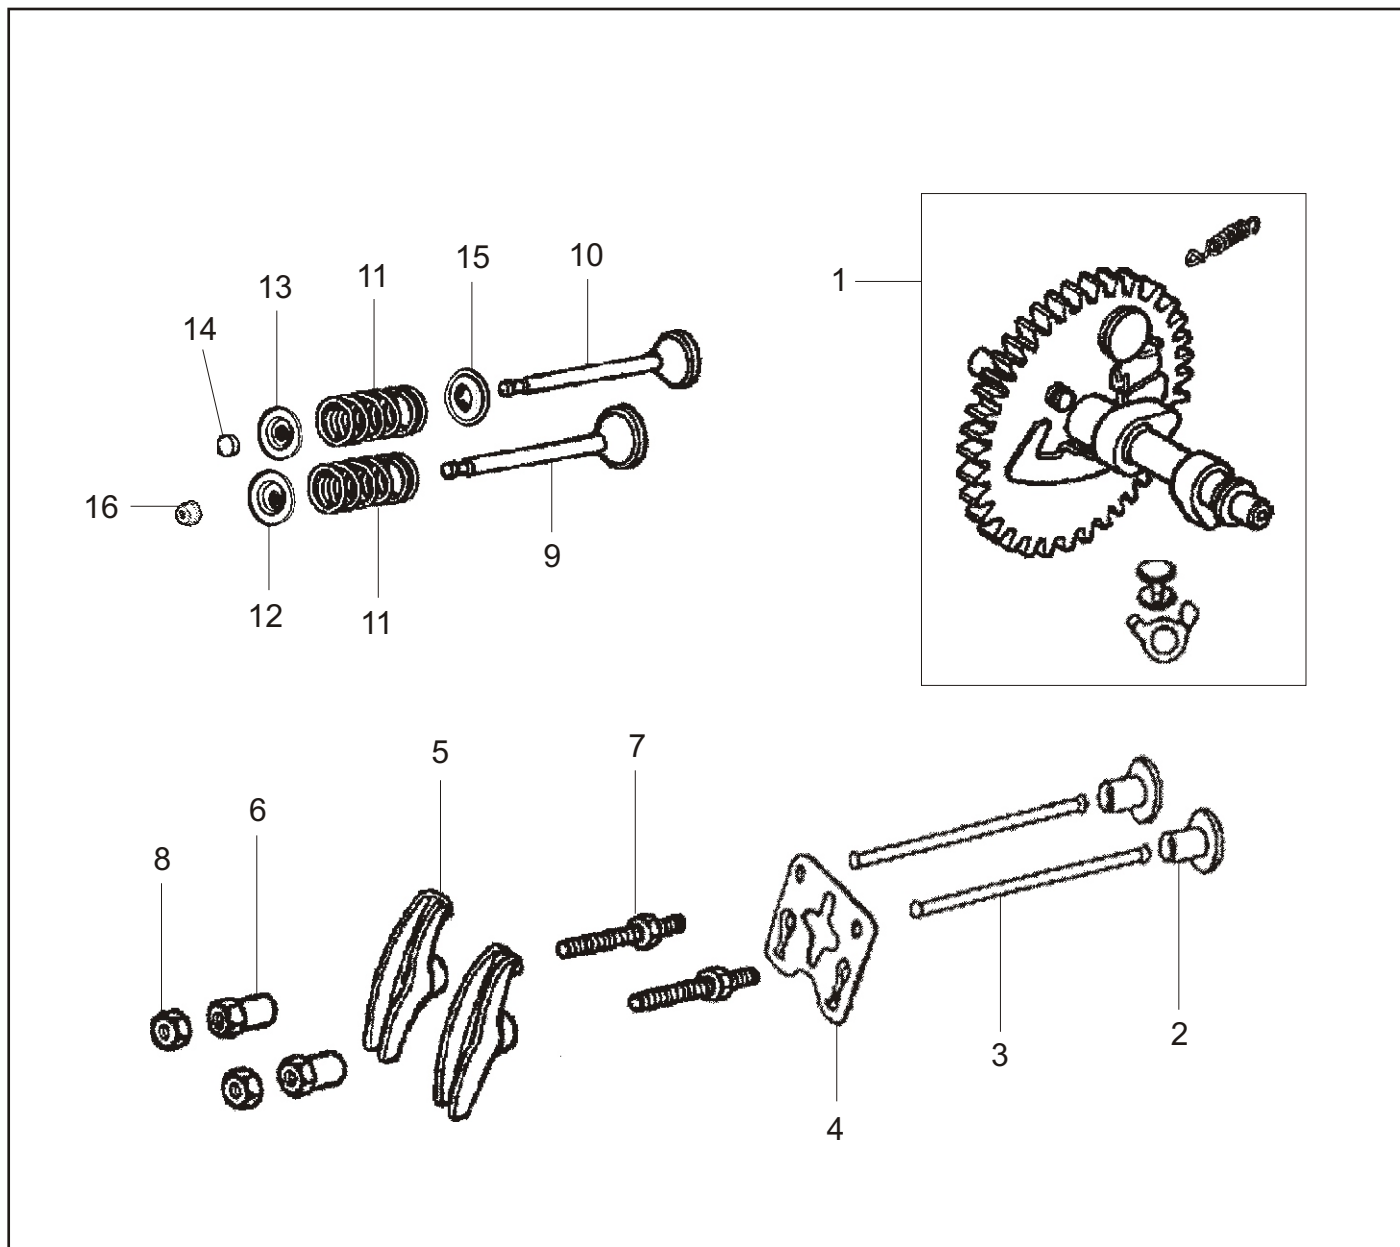

# 1. Crankcase / Carter de moteur

No.	Pièce / Part
.ge0101	Crankcase
.ge0102	Oil seal
.ge0103	Radial ball bearing
.ge0104	Governor arm shaft
.ge0105	Lock pin
.ge0106	Plain washer
.ge0107	Drain plug bolt
.ge0108	Drain plug washer
.ge0109	Governor gear kit
.ge0110	Governor shaft
.ge0111	Governor shaft clip
.ge0112	Governor
.ge0113	Plain washer 6
.ge0114	Radial ball bearing
.ge0115	Governor shaft oil seal

### 3. Crankshaft piston & connecting rod / *Piston de vilebrequin et bielle*

No.	Pièce / Part
.ge0301	Crankshaft assly
.ge0302	Woodruffkey
.ge0303	Piston ring set
.ge0304	Connecting rod assly
.ge0305	Piston pin clip
.ge0306	Piston
.ge0307	Piston pin clip
.ge0308	Balance shaft

## 4. Cylinder head & cover / Culasse & couvercle

No.	Pièce / Part
.ge0401	Cylinder head assly
.ge0402	Stud bolts
.ge0403	Dowel pin
.ge0404	Spark plug
.ge0405	Cylinder head gasket
.ge0406	Head cover
.ge0407	Head cover gasket
.ge0408	Breather tube
.ge0409	Cylinder head bolts
.ge0410	Lead wind cover
.ge0411	Head cover bolts
.ge0412	Stud bolts

## 5. Camshaft & valve rocker / Arbre a cames & culbuteur de soupape

No.	Pièce / Part
.ge0501	Camshaft assly
.ge0502	Valve teppet
.ge0503	Push rod
.ge0504	Push rod guide plate
.ge0505	Valve rocker
.ge0506	Rocker pivot pin
.ge0507	Pivot bolt
.ge0508	Pivot adjusting nut
.ge0509	Intake valve
.ge0510	Exhaust valve
.ge0511	Valve spring
.ge0512	In-valve spring seat
.ge0513	Ex-valve spring seat
.ge0514	Valve rotator
.ge0515	Ex-valve spring retainer
.ge0516	Guide oil seal