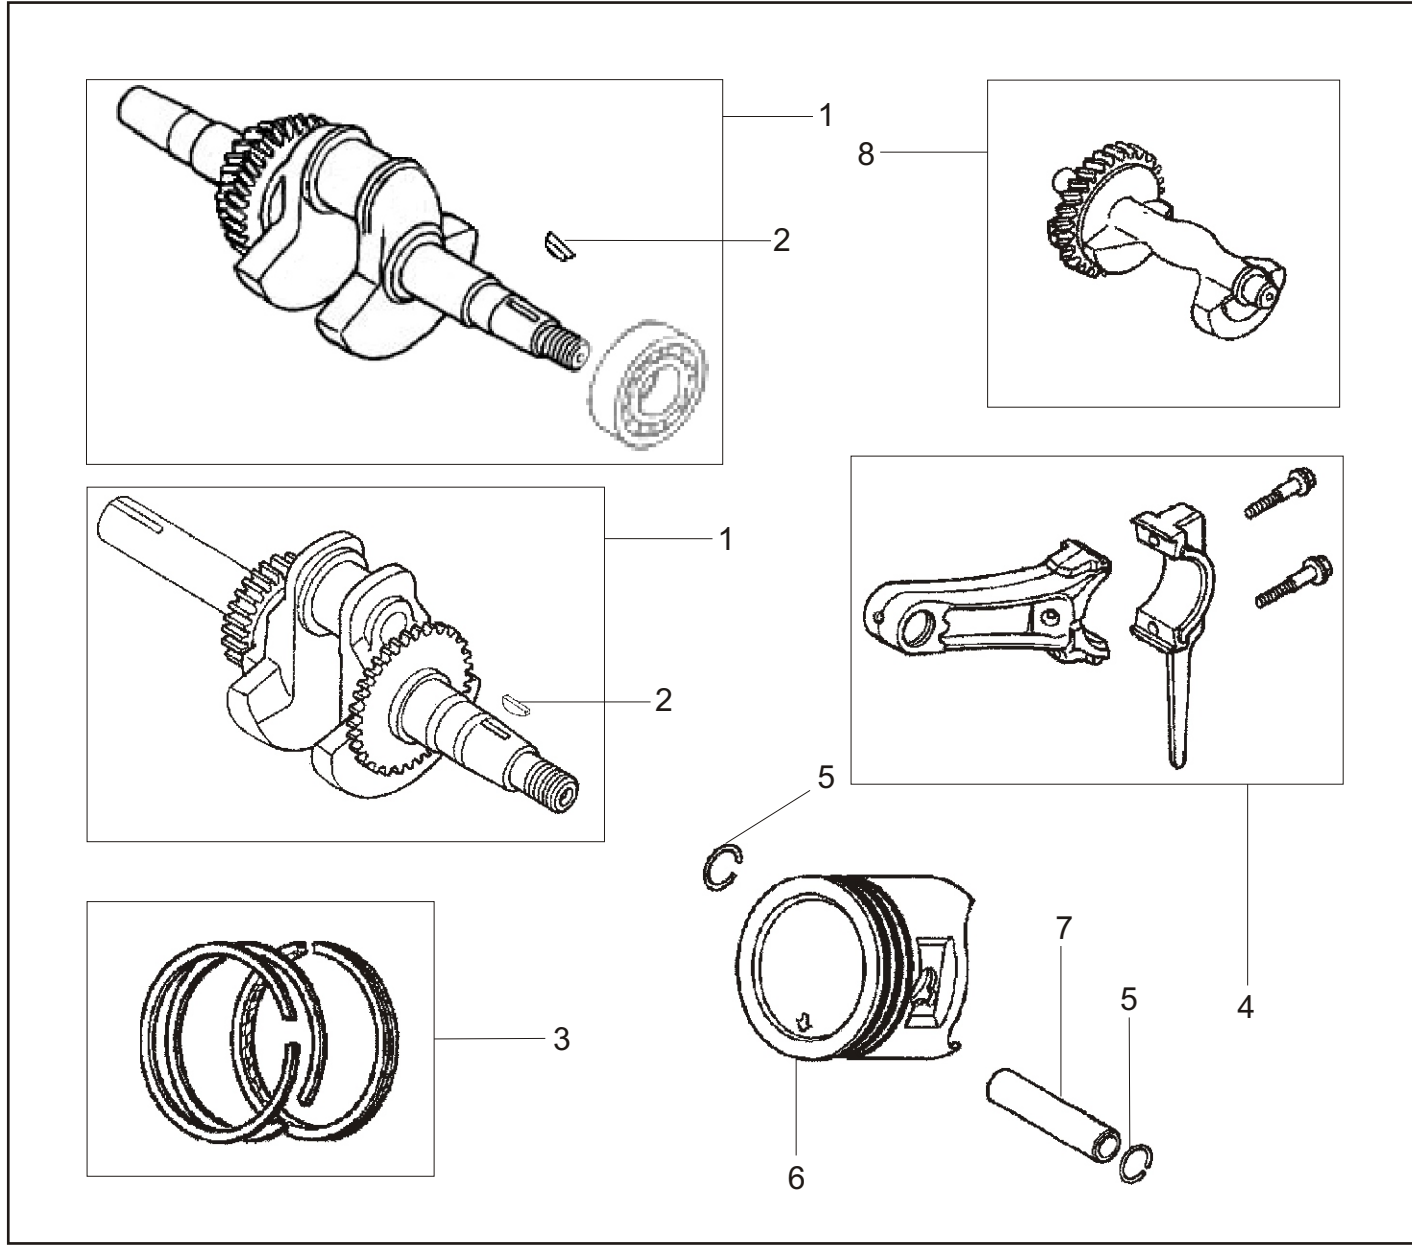

# 1. Crankcase / Carter de moteur

No.	Pièce / Part
.ge0101	Crankcase
.ge0102	Oil seal
.ge0103	Radial ball bearing
.ge0104	Governor arm shaft
.ge0105	Lock pin
.ge0106	Plain washer
.ge0107	Drain plug bolt
.ge0108	Drain plug washer
.ge0109	Governor gear kit
.ge0110	Governor shaft
.ge0111	Governor shaft clip
.ge0112	Governor
.ge0113	Plain washer 6
.ge0114	Radial ball bearing
.ge0115	Governor shaft oil seal

## 2. Crankcase cover / Couvercle de carter

No.	Pièce / Part
.ge0201	Crankcase cover
.ge0202	Oil seal
.ge0203	Radial ball bearing
.ge0204	Oil filler cap
.ge0205	Seal
.ge0206	Dowel pin
.ge0207	Crankcase gasket
.ge0208	Radial ball bearing

### 3. Crankshaft piston & connecting rod / *Piston de vilebrequin et bielle*

No.	Pièce / Part
.ge0301	Crankshaft assly
.ge0302	Woodruffkey
.ge0303	Piston ring set
.ge0304	Connecting rod assly
.ge0305	Piston pin clip
.ge0306	Piston
.ge0307	Piston pin clip
.ge0308	Balance shaft

## 5. Camshaft & valve rocker / Arbre a cames & culbuteur de soupape

No.	Pièce / Part
.ge0501	Camshaft assly
.ge0502	Valve teppet
.ge0503	Push rod
.ge0504	Push rod guide plate
.ge0505	Valve rocker
.ge0506	Rocker pivot pin
.ge0507	Pivot bolt
.ge0508	Pivot adjusting nut
.ge0509	Intake valve
.ge0510	Exhaust valve
.ge0511	Valve spring
.ge0512	In-valve spring seat
.ge0513	Ex-valve spring seat
.ge0514	Valve rotator
.ge0515	Ex-valve spring retainer
.ge0516	Guide oil seal