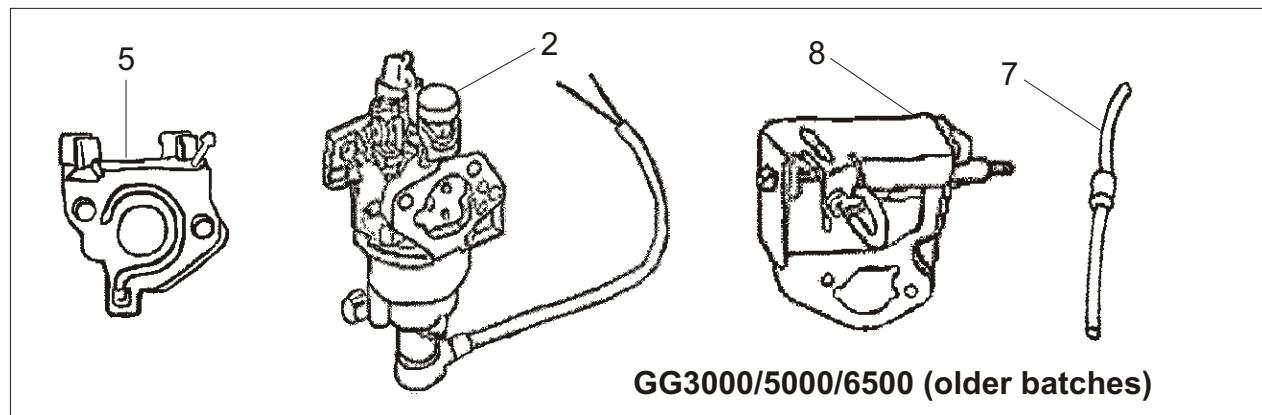

7. Carburetor assembly / Carburateur

No.	Pièce / Part
.ge0701	Carburetor for engine
.ge0702	Carburetor for generator
.ge0703	Air cleaner gasket
.ge0704	Carburetor gasket
.ge0705	Connecting block
.ge0706	Inlet gasket
.ge0707	Check valve assly
.ge0708	Manual choke assly