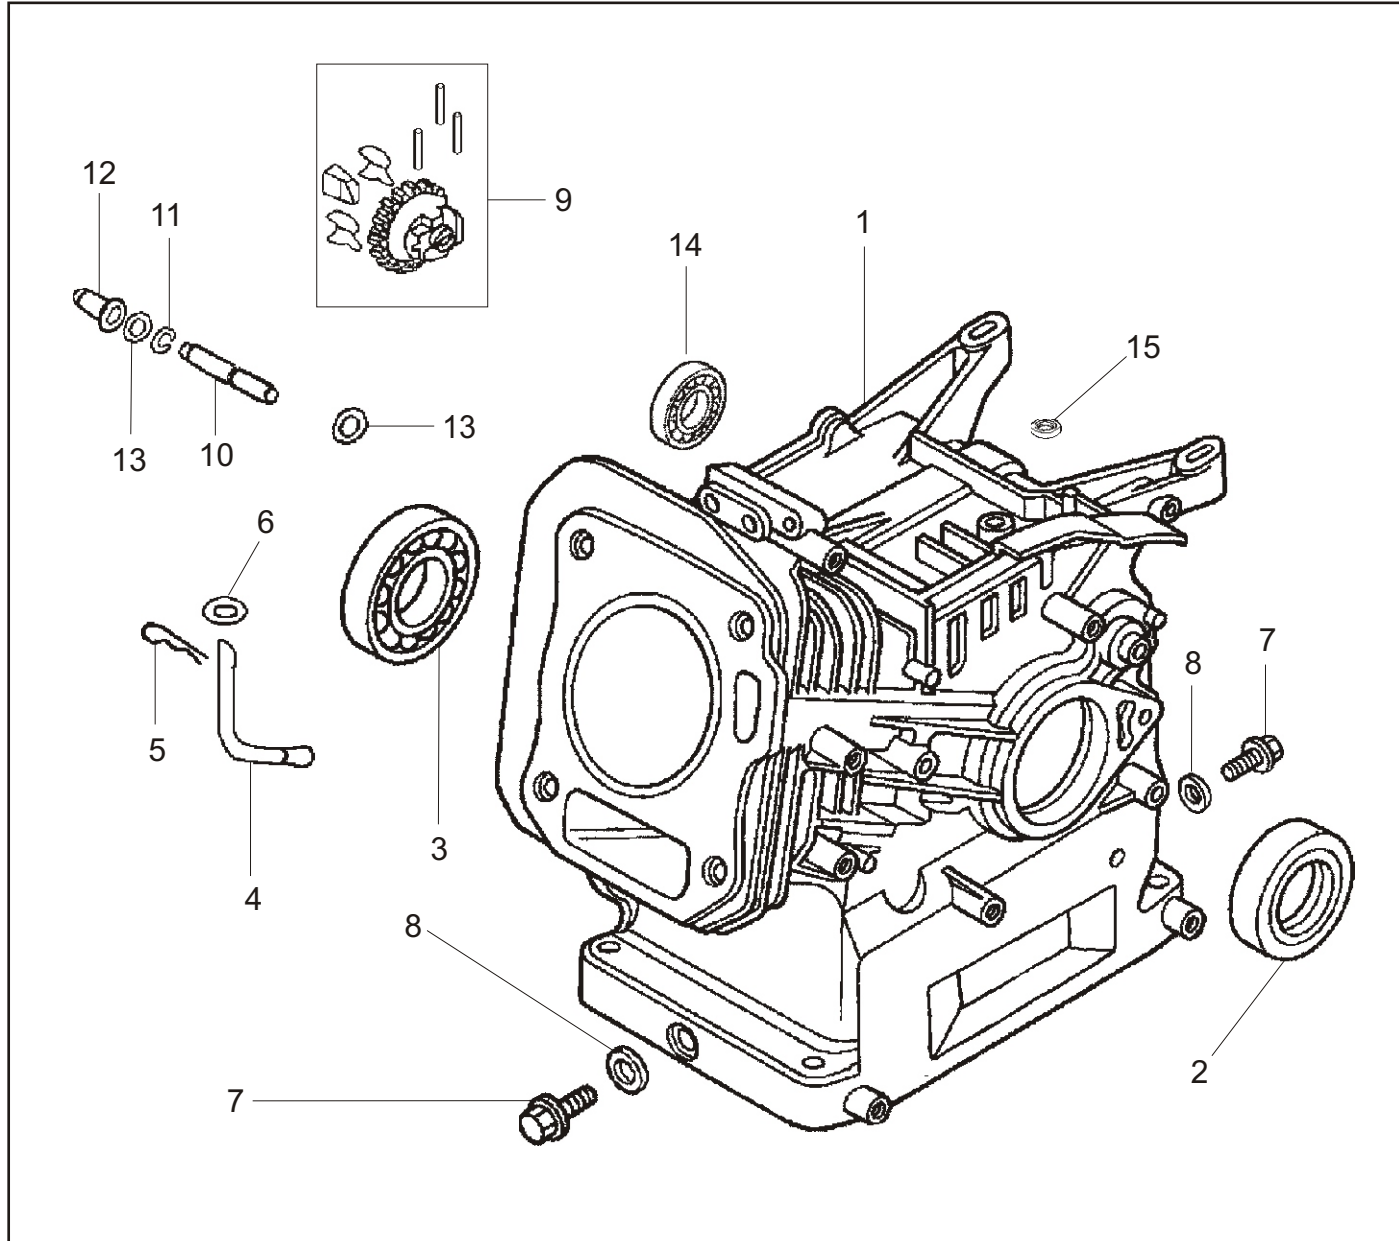

# 1. Crankcase / Carter de moteur

No.	Pièce / Part
.ge0101	Crankcase
.ge0102	Oil seal
.ge0103	Radial ball bearing
.ge0104	Governor arm shaft
.ge0105	Lock pin
.ge0106	Plain washer
.ge0107	Drain plug bolt
.ge0108	Drain plug washer
.ge0109	Governor gear kit
.ge0110	Governor shaft
.ge0111	Governor shaft clip
.ge0112	Governor
.ge0113	Plain washer 6
.ge0114	Radial ball bearing
.ge0115	Governor shaft oil seal

## 2. Crankcase cover / Couvercle de carter

No.	Pièce / Part
.ge0201	Crankcase cover
.ge0202	Oil seal
.ge0203	Radial ball bearing
.ge0204	Oil filler cap
.ge0205	Seal
.ge0206	Dowel pin
.ge0207	Crankcase gasket
.ge0208	Radial ball bearing

### 3. Crankshaft piston & connecting rod / *Piston de vilebrequin et bielle*

No.	Pièce / Part
.ge0301	Crankshaft assly
.ge0302	Woodruffkey
.ge0303	Piston ring set
.ge0304	Connecting rod assly
.ge0305	Piston pin clip
.ge0306	Piston
.ge0307	Piston pin clip
.ge0308	Balance shaft

## 5. Camshaft & valve rocker / Arbre a cames & culbuteur de soupape

No.	Pièce / Part
.ge0501	Camshaft assly
.ge0502	Valve teppet
.ge0503	Push rod
.ge0504	Push rod guide plate
.ge0505	Valve rocker
.ge0506	Rocker pivot pin
.ge0507	Pivot bolt
.ge0508	Pivot adjusting nut
.ge0509	Intake valve
.ge0510	Exhaust valve
.ge0511	Valve spring
.ge0512	In-valve spring seat
.ge0513	Ex-valve spring seat
.ge0514	Valve rotator
.ge0515	Ex-valve spring retainer
.ge0516	Guide oil seal