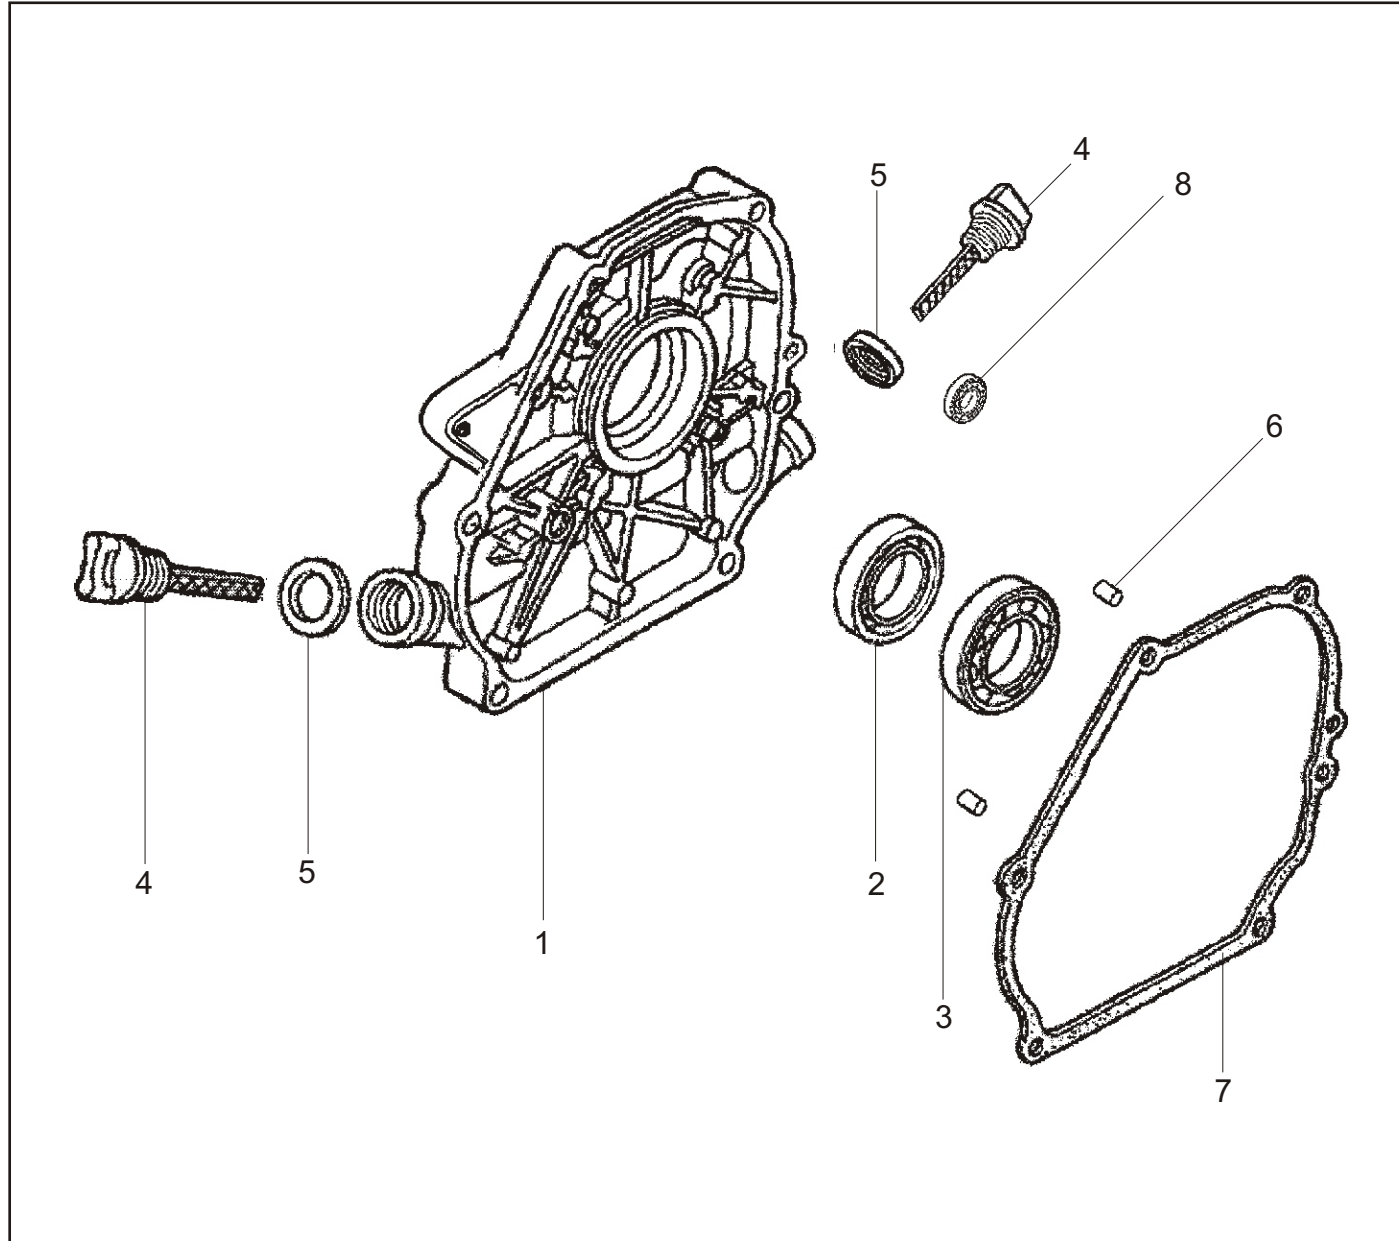

# 1. Crankcase / Carter de moteur

No.	Pièce / Part
.ge0101	Crankcase
.ge0102	Oil seal
.ge0103	Radial ball bearing
.ge0104	Governor arm shaft
.ge0105	Lock pin
.ge0106	Plain washer
.ge0107	Drain plug bolt
.ge0108	Drain plug washer
.ge0109	Governor gear kit
.ge0110	Governor shaft
.ge0111	Governor shaft clip
.ge0112	Governor
.ge0113	Plain washer 6
.ge0114	Radial ball bearing
.ge0115	Governor shaft oil seal

## 2. Crankcase cover / Couvercle de carter

No.	Pièce / Part
.ge0201	Crankcase cover
.ge0202	Oil seal
.ge0203	Radial ball bearing
.ge0204	Oil filler cap
.ge0205	Seal
.ge0206	Dowel pin
.ge0207	Crankcase gasket
.ge0208	Radial ball bearing

### 3. Crankshaft piston & connecting rod / *Piston de vilebrequin et bielle*

No.	Pièce / Part
.ge0301	Crankshaft assly
.ge0302	Woodruffkey
.ge0303	Piston ring set
.ge0304	Connecting rod assly
.ge0305	Piston pin clip
.ge0306	Piston
.ge0307	Piston pin clip
.ge0308	Balance shaft

## 5. Camshaft & valve rocker / Arbre a cames & culbuteur de soupape

No.	Pièce / Part
.ge0501	Camshaft assly
.ge0502	Valve teppet
.ge0503	Push rod
.ge0504	Push rod guide plate
.ge0505	Valve rocker
.ge0506	Rocker pivot pin
.ge0507	Pivot bolt
.ge0508	Pivot adjusting nut
.ge0509	Intake valve
.ge0510	Exhaust valve
.ge0511	Valve spring
.ge0512	In-valve spring seat
.ge0513	Ex-valve spring seat
.ge0514	Valve rotator
.ge0515	Ex-valve spring retainer
.ge0516	Guide oil seal