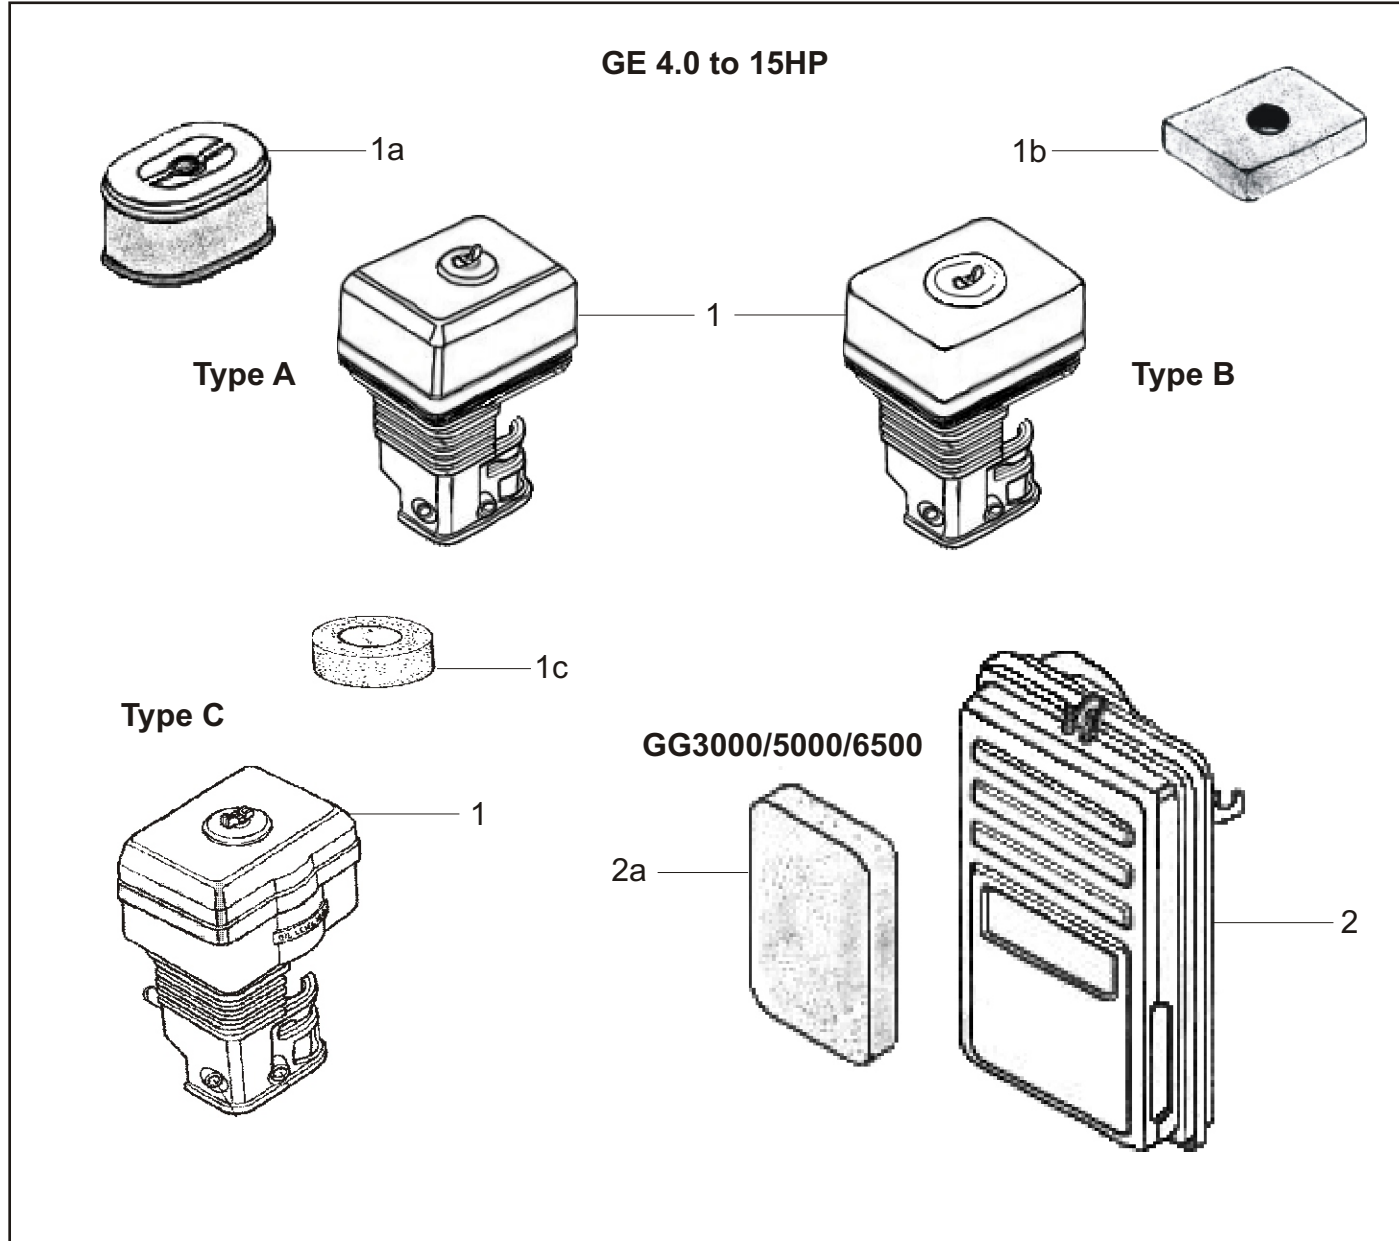

8. Air filter / Épurateur d'air

No.	Pièce / Part
.ge0801	Air filter for engine
.ge0801a	Air filter element (A)
.ge0801b	Air filter element (B)
.ge0801c	Air filter element (C)
.ge0802	Air filter for generator
.ge0802a	Air filter element