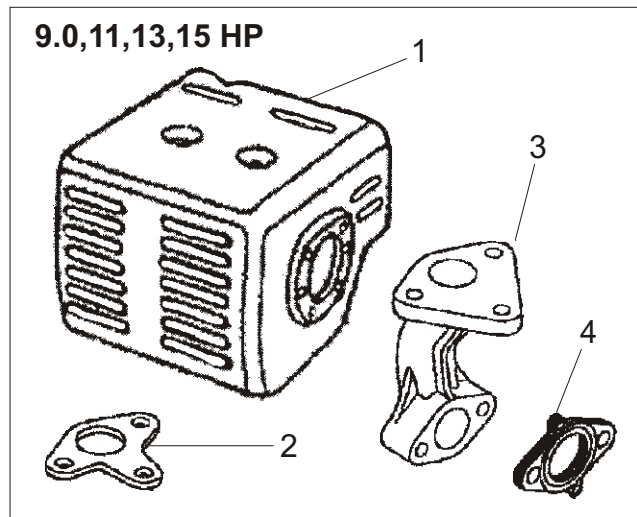

10. Muffleur / Silencieux

No.	Pièce / Part
.ge1001	Muffleur assly
.ge1002	Muffleur gasket
.ge1003	Exhaust valve tube
.ge1004	Exhaust tube gasket
.ge1005	Smoke deflector