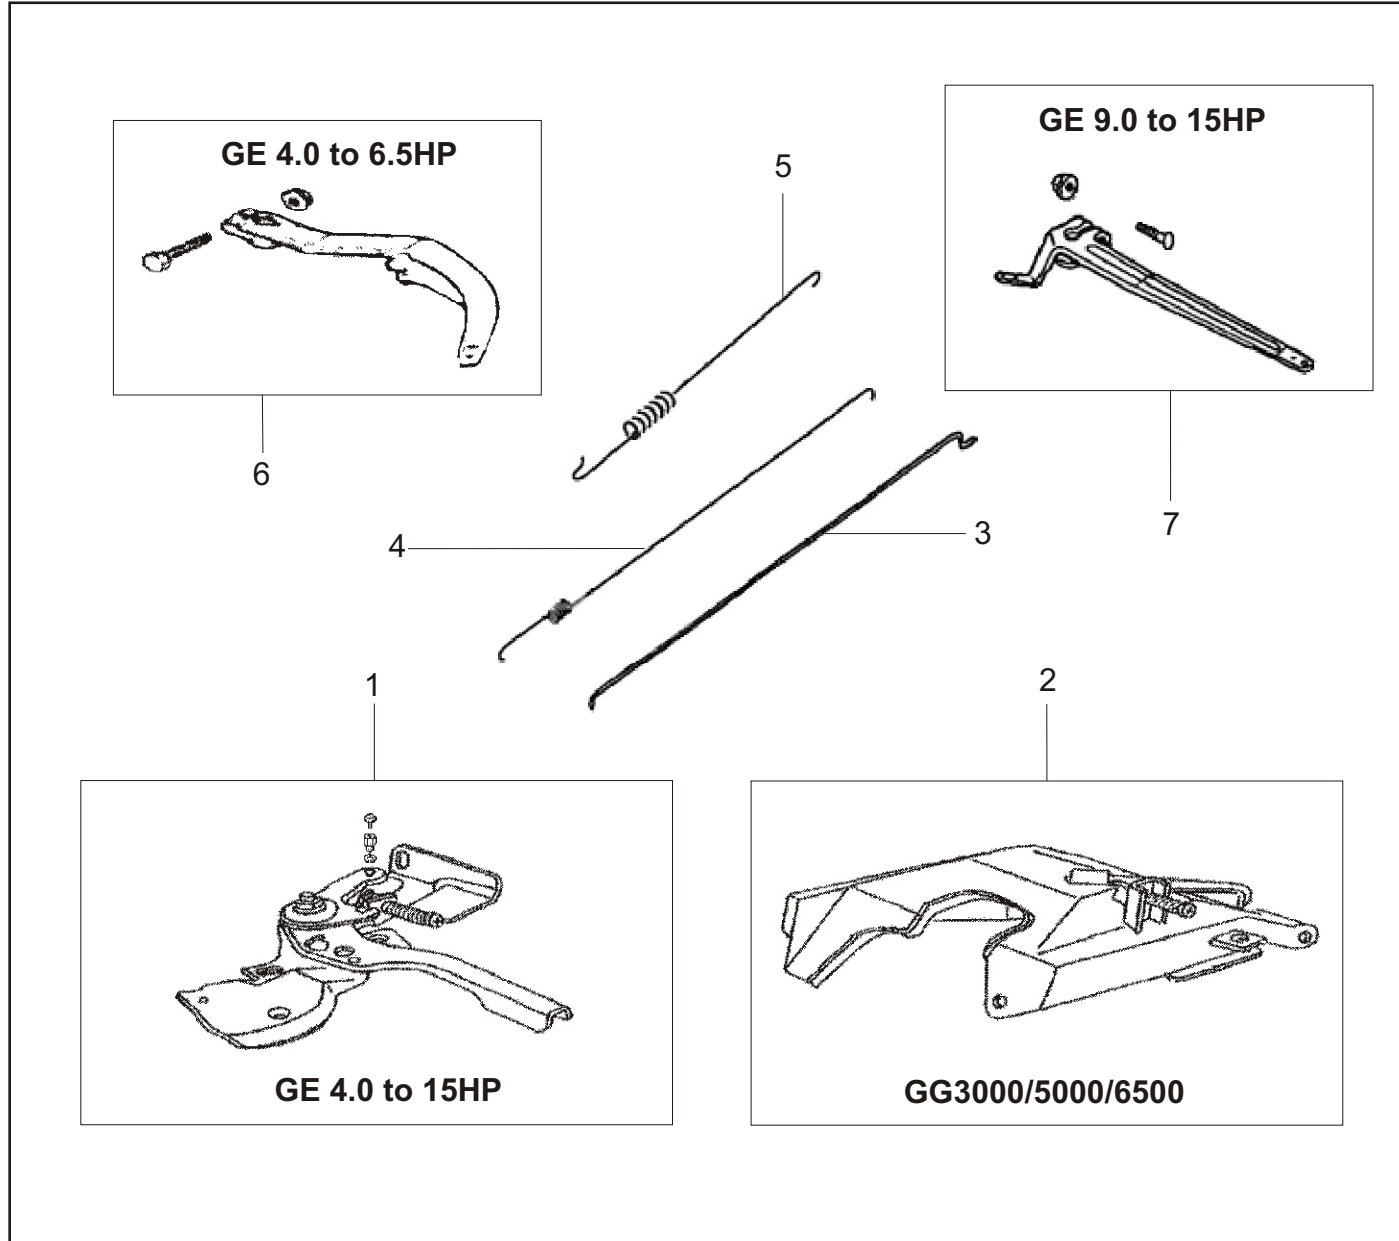

9. Regulating control system / Système de commande de régulation

No.	Pièce / Part
.ge0901	Speed control assly
.ge0902	Speed control assly
.ge0903	Governor rod
.ge0904	Throttle return spring
.ge0905	Governor spring
.ge0906	Regulating arm
.ge0907	Regulatim arm