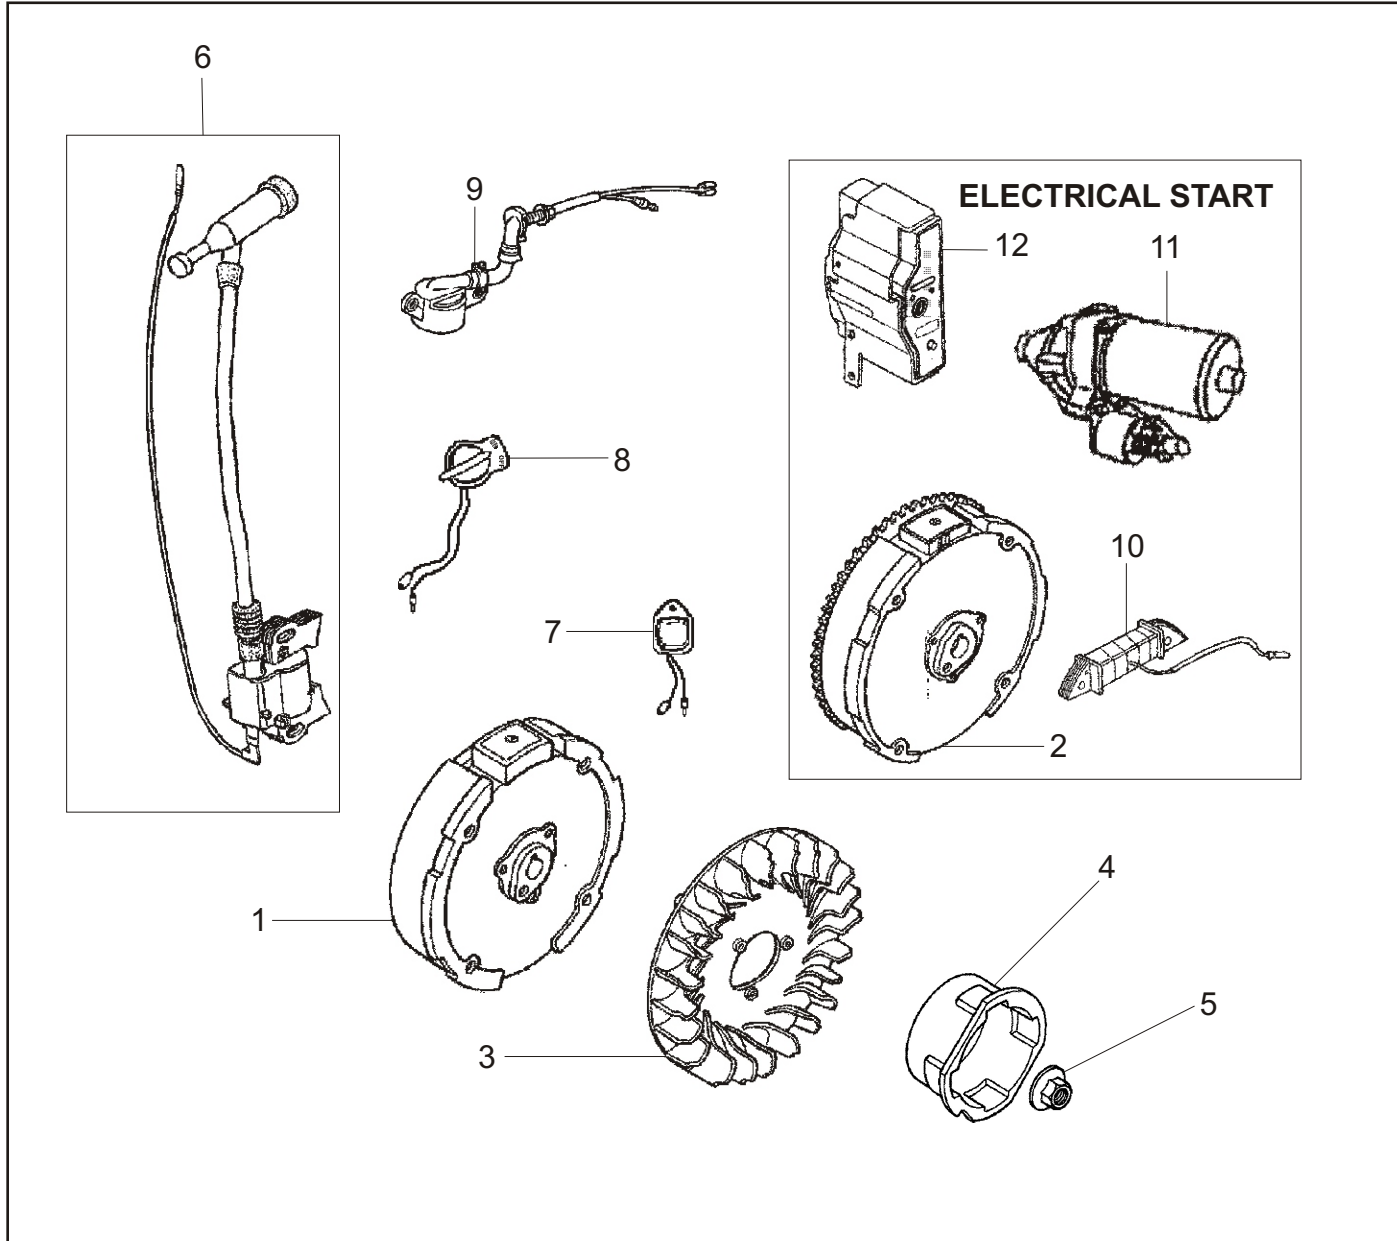

12. Flywheel / Volant

No.	Pièce / Part
.ge1201	Flywheel comp
.ge1202	Flywheel comp
.ge1203	Cooling fan
.ge1204	Starter pulley
.ge1205	Flywheel nut
.ge1206	Ignition coil
.ge1207	Diode
.ge1208	Stop switch
.ge1209	Oil sensor
.ge1210	Charging coil
.ge1211	Starting motor assly
.ge1212	Key control assly