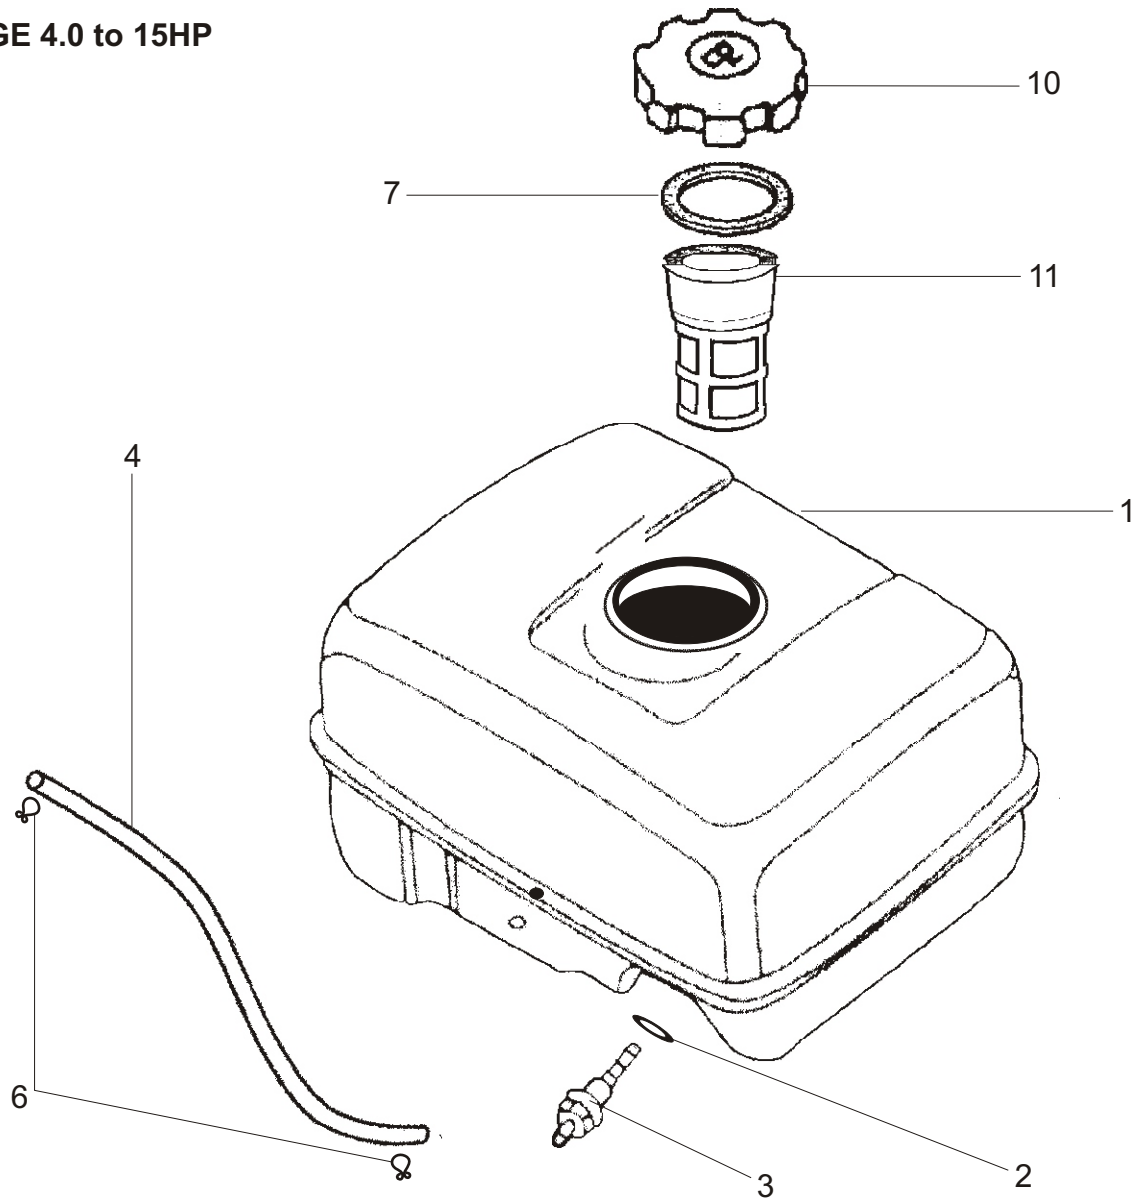

11. Fuel tank / Réservoir de carburant

GE 4.0 to 15HP

No.	Pièce / Part
.ge1101	Fuel tank
.ge1102	Fuel tank joint gasket
.ge1103	Fuel tank joint
.ge1104	Fuel tube
.ge1106	Tube clip
.ge1107	Gas cap gasket
.ge1110	Gas cap
.ge1111	Fuel tank filter