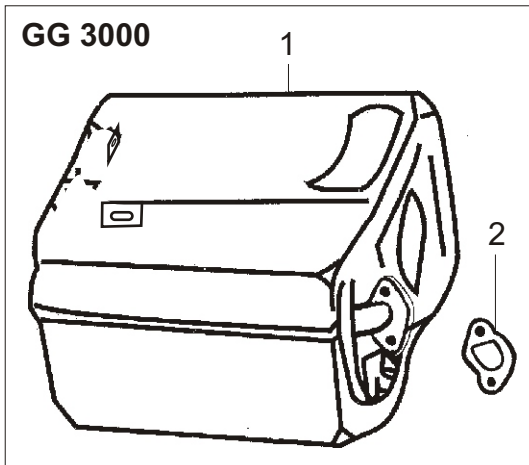

10. Muffleur / Silencieux

No.	Pièce / Part
.ge1001	Muffleur assly
.ge1002	Muffleur gasket
.ge1003	Exhaust valve tube
.ge1004	Exhaust tube gasket
.ge1005	Smoke deflector