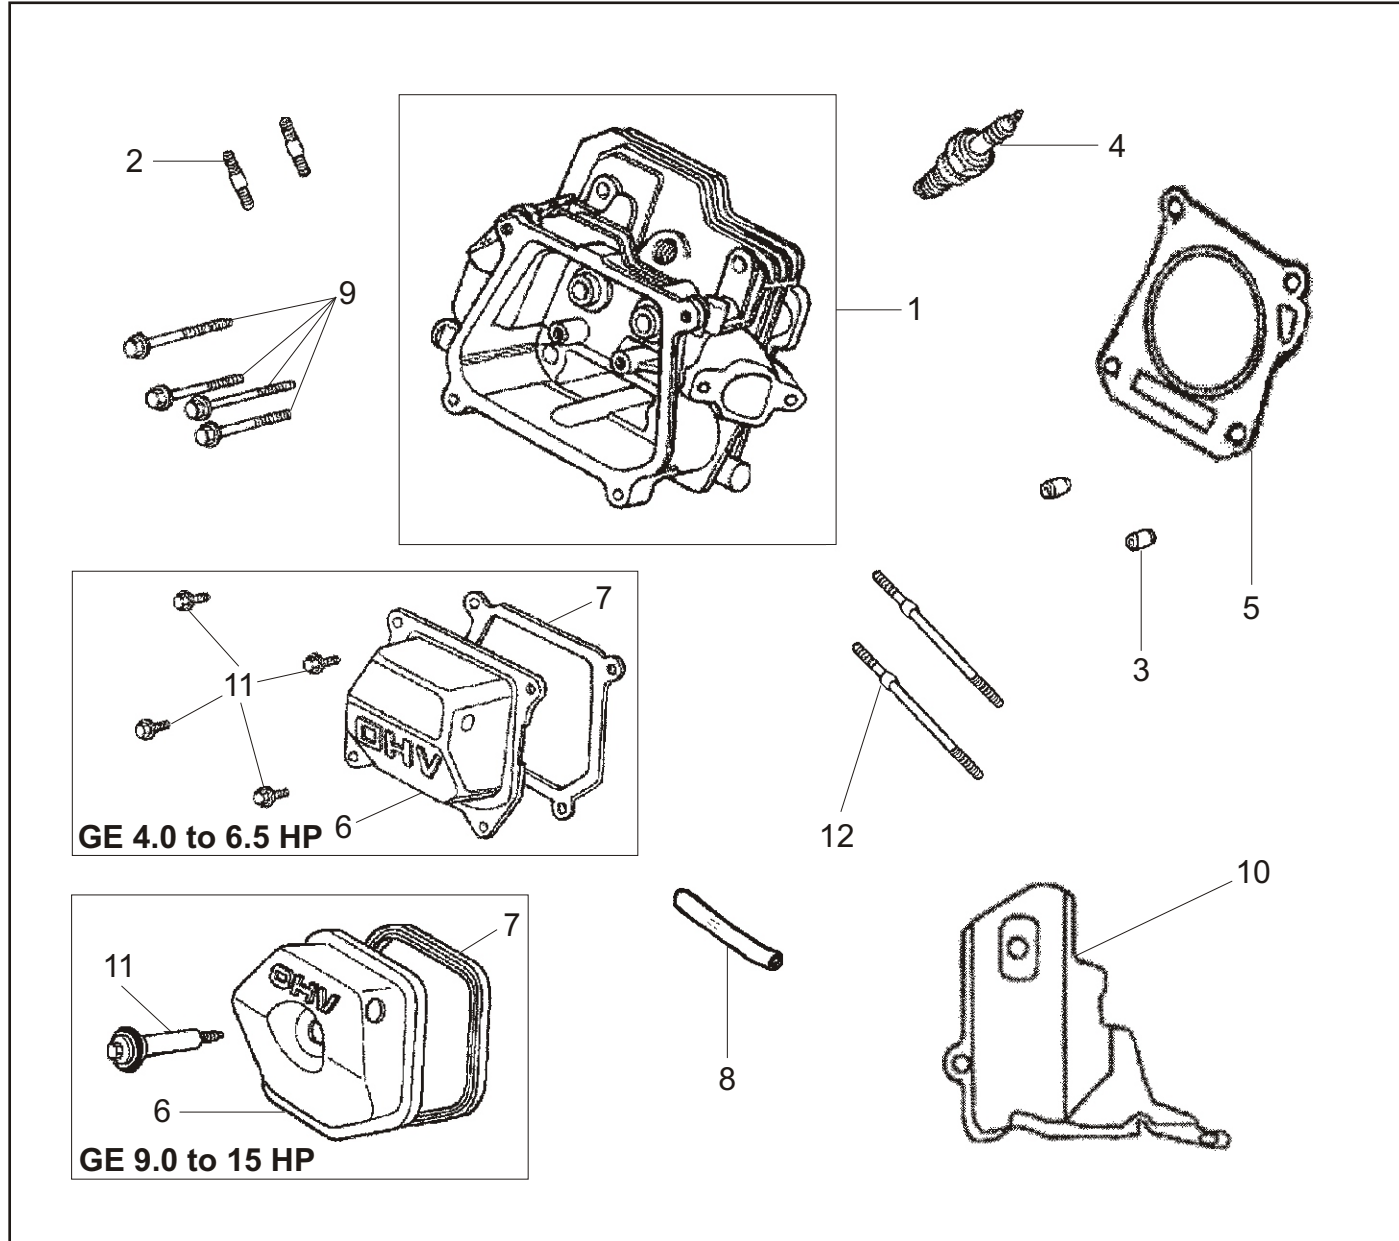

4. Cylinder head & cover / Culasse & couvercle

No.	Pièce / Part
.ge0401	Cylinder head assly
.ge0402	Stud bolts
.ge0403	Dowel pin
.ge0404	Spark plug
.ge0405	Cylinder head gasket
.ge0406	Head cover
.ge0407	Head cover gasket
.ge0408	Breather tube
.ge0409	Cylinder head bolts
.ge0410	Lead wind cover
.ge0411	Head cover bolts
.ge0412	Stud bolts